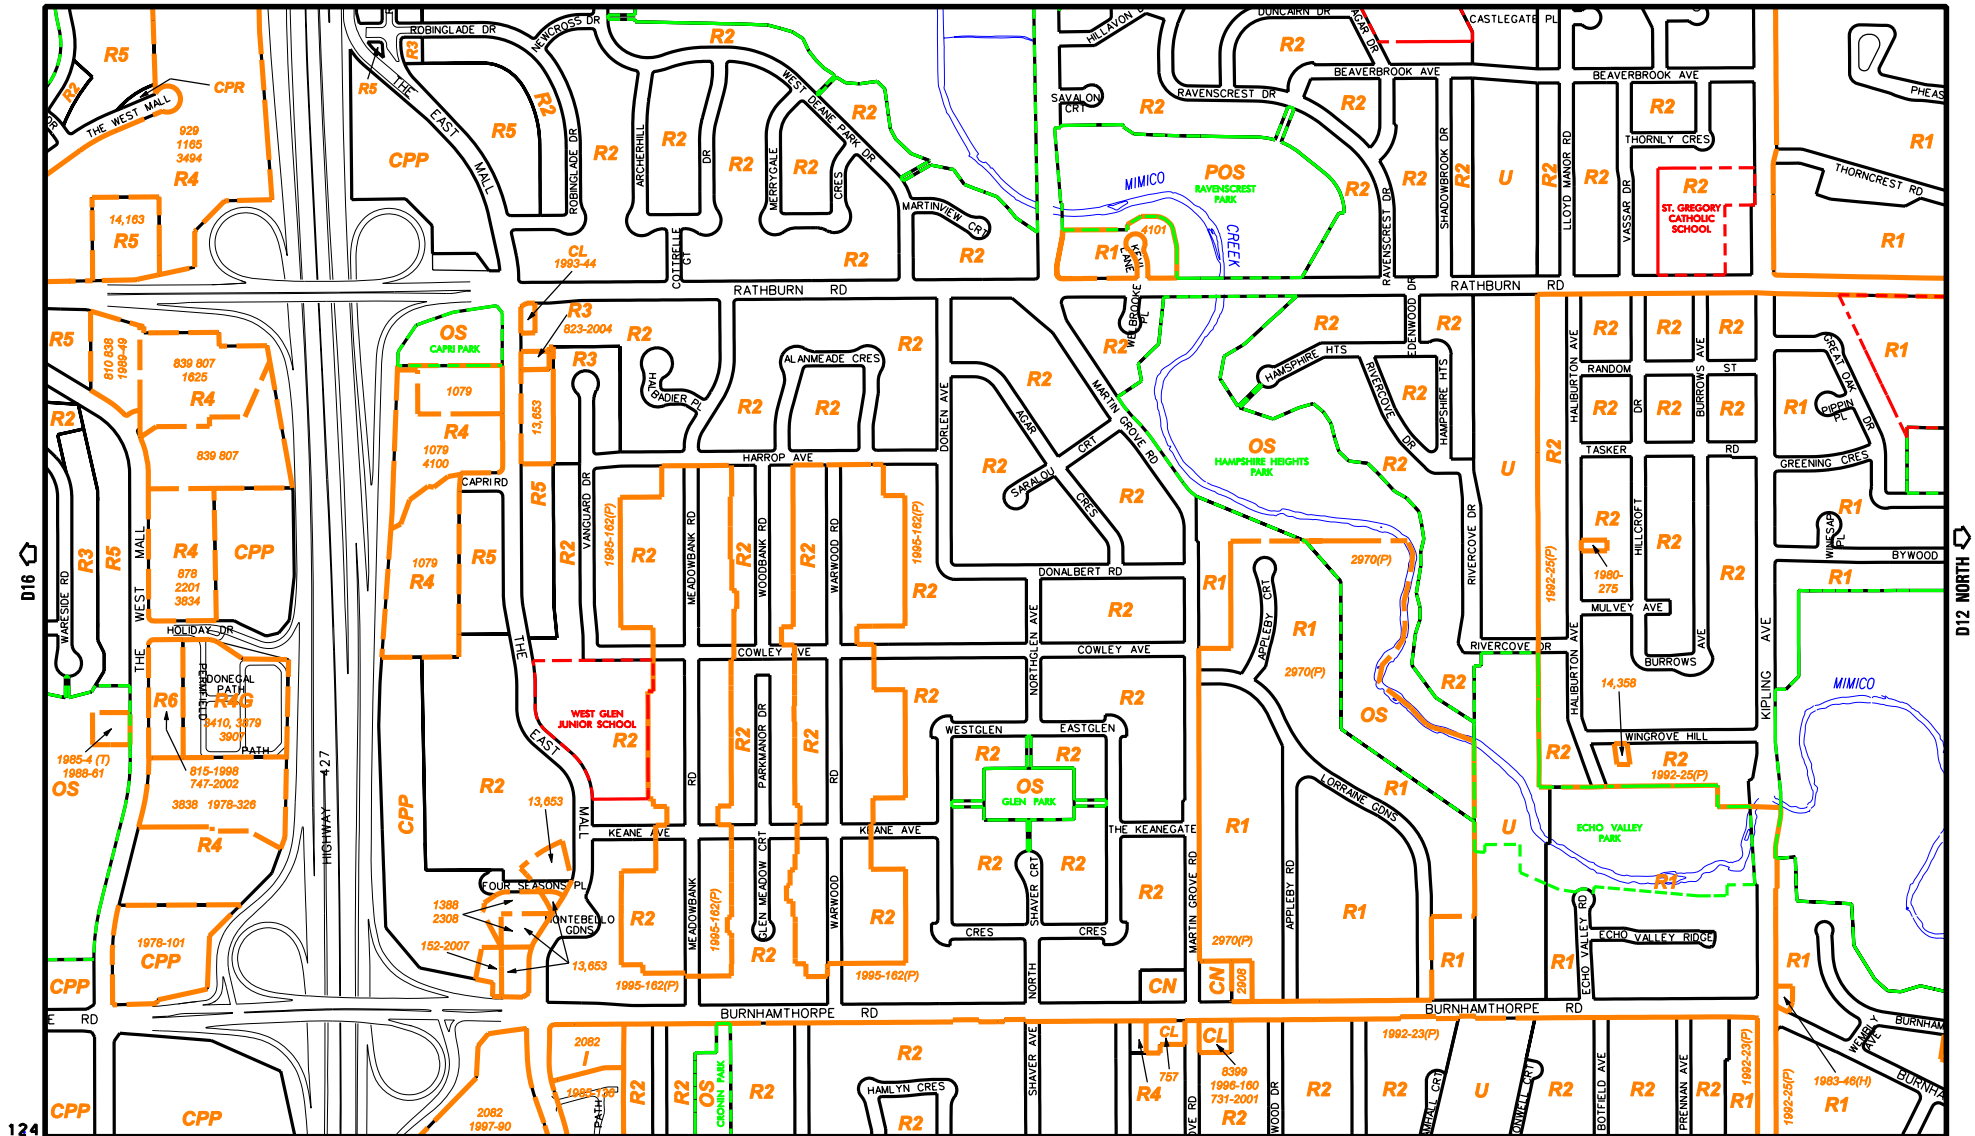

E14 SOUTH

D16

D12 NORTH

124

D14 SOUTH

FILE: W:\PLANBAK\ETOBICOKE\ZONING_MAPS\D14_SOUTH.DGN

ETOBICOKE ZONING D14 NORTH

 SPECIFIC SITE BY - LAWS

REVISION DATE : FEB. 2007  Not to Scale